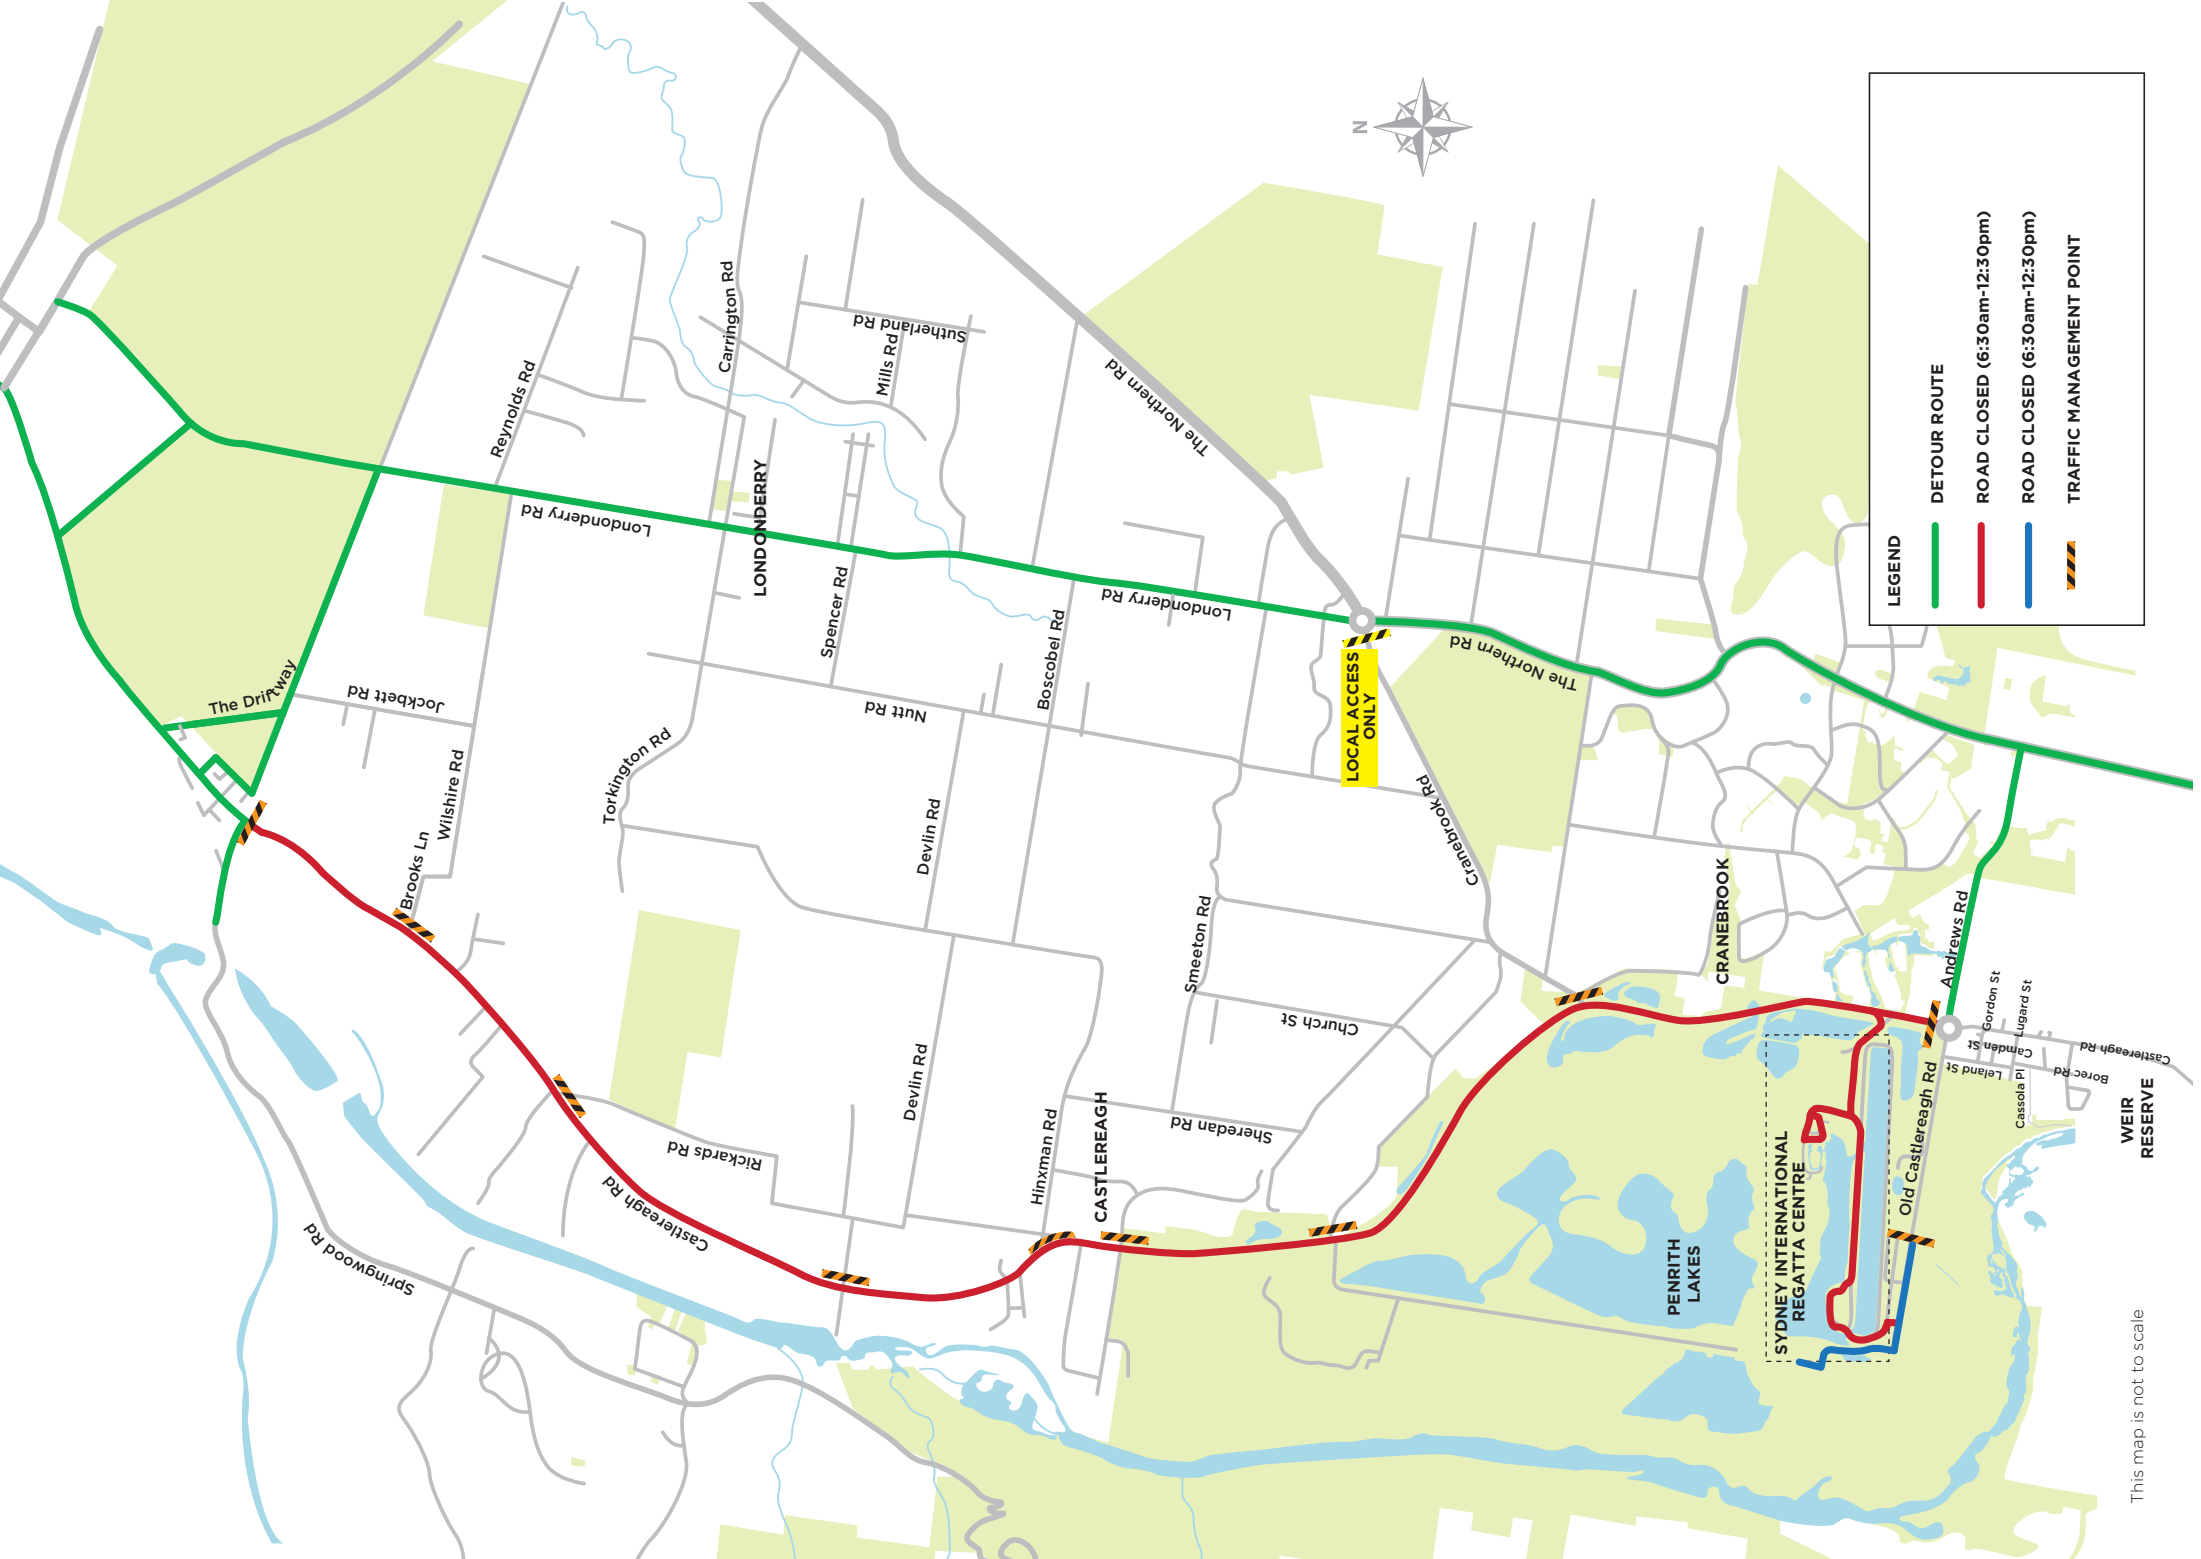

CHANGED TRAFFIC CONDITIONS

ROAD CLOSED	WHERE	TIME
SUNDAY, 7TH APRIL 2024		
McCarthys Lane	Closed between Pipe Gate to Castlereagh Rd	6:30am to 1:30pm
Old Castlereagh Road*	Closed past Gate C SIRC	6:30am to 1:30pm
Castlereagh Rd	Closed between Andrews Rd and Springwood Rd	6:30am to 1:30pm
*Athletes and spectators will be able to access SIRC via Old Castlereagh Rd all day.		

EVENT CAR PARKING

Event car parking located at the Sydney International Regatta Centre, access via Old Castlereagh Rd only. 1600 vehicle capacity. Open from 4:30am.

RESIDENTS

Residents of Castlereagh or surrounding streets who are unable to use the detour, please note that a Police escort will be provided.

Thank you for your cooperation and patience during this time

For more information visit
www.eliteenergy.com.au
or phone 02 4423 7775

LEGEND

- DETOUR ROUTE
- ROAD CLOSED (6:30am-12:30pm)
- ROAD CLOSED (6:30am-12:30pm)
- TRAFFIC MANAGEMENT POINT

This map is not to scale